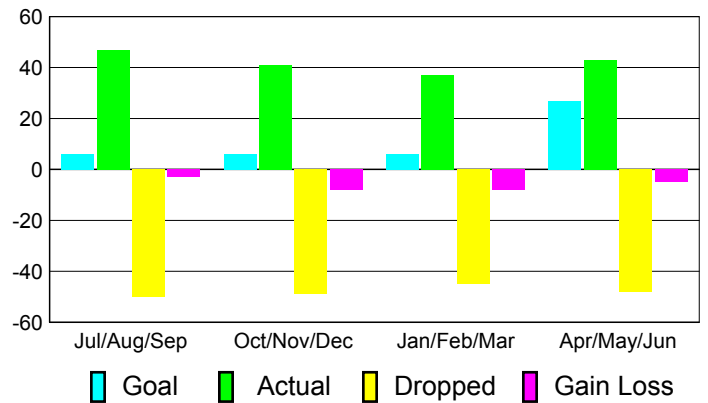

Membership Results 2010-2011

Goal, New, Dropped, Gain/Loss

Comparison of Membership Gain/Loss

Current Year Compared to the Previous Year