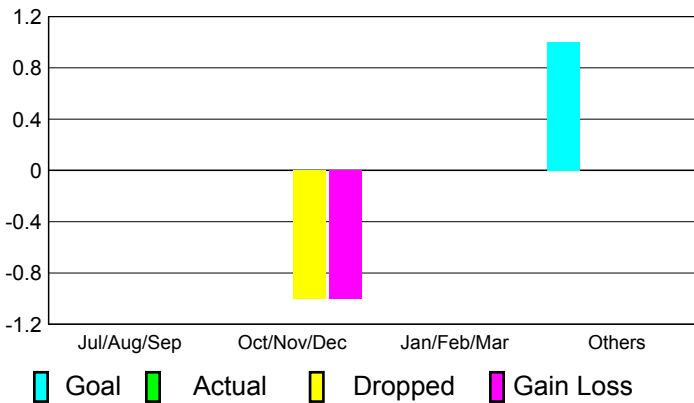

2010-2011 GMT Reports for District (or Undistricted) **District 201N3**

GMT: **JOHN ROWLAND MC ATEE**

Location: **AUSTRALIA**

GMT CA: **7**

CLUBS

**Club Results
2010-2011**

**Clubs
2009-2010**

Month	New Club Goal	Actual New Clubs	Actual Dropped Clubs	Gain/Loss of Clubs	Gain/Loss of Clubs
Jul/Aug/Sep	0	0	0	0	0
Oct/Nov/Dec	0	0	-1	-1	0
Jan/Feb/Mar	0	0	0	0	0
Apr/May/Jun	1	0	0	0	1
Totals	1	0	-1	-1	1

Club Results 2010-2011

Goal, New, Dropped, Gain/Loss

Comparison of Club Gain/Loss

Current Year Compared to the Previous Year

YTD Status Quo Clubs 2010-2011

Status Quo Clubs Compared to Status Quo Members

MEMBERSHIP