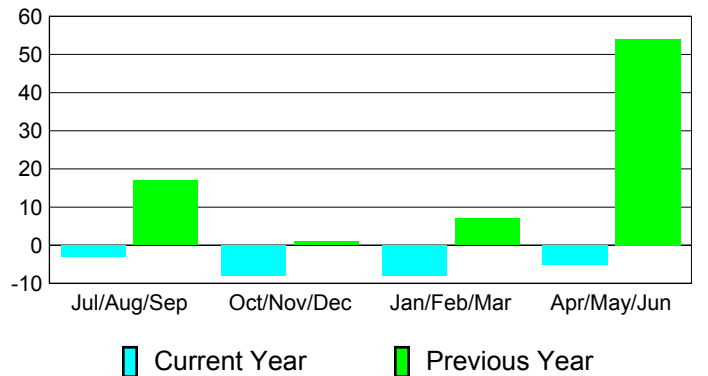

**Membership Results
2010-2011**

**Membership
2009-2010**

Month	Net Memb Goal	Actual New Memb	Actual Dropped Memb	Gain/Loss of Memb	Gain/Loss of Memb
Jul/Aug/Sep	6	47	-50	-3	17
Oct/Nov/Dec	6	41	-49	-8	1
Jan/Feb/Mar	6	37	-45	-8	7
Apr/May/Jun	27	43	-48	-5	54
Totals	45	168	-192	-24	79

Membership Results 2010-2011

Goal, New, Dropped, Gain/Loss

Comparison of Membership Gain/Loss

Current Year Compared to the Previous Year

Gender Comparison 2010-2011

Jul/Aug/Sep

Oct/Nov/Dec

Jan/Feb/Mar